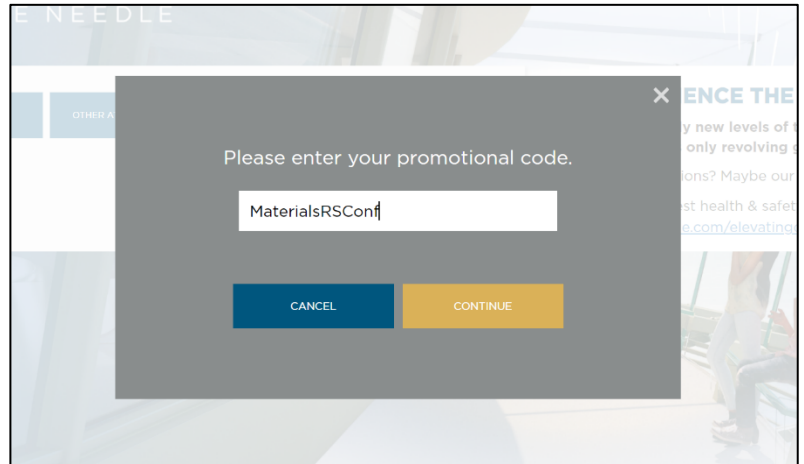

COMBO tickets can be purchased on either site.

DIRECTIONS:

1. Access promo-code page on website by following the links above or clicking “BUY TICKETS” on main website.
2. Enter promo-code: **MaterialsRSConf**
3. Select ticket type.

4. Choose date, quantity, time of day, and entry window.

A screenshot of the 'TICKET OPTIONS' selection screen. The title is 'TICKET OPTIONS' in white on a dark blue background. Below the title, it says 'Please select the following option to complete your order.' There are four selection boxes, each with a checkmark and a dropdown arrow. The first box is for the date '04/25/2024' with a calendar icon. The second box is for 'GUESTS' with '2 Regular' selected. The third box is for 'TIME OF DAY for Space Needle visit' with 'Up Early (9 am - 11 am)' selected. The fourth box is for 'ENTRY TIME for visit' with '10:00 AM - 10:15 AM' selected.